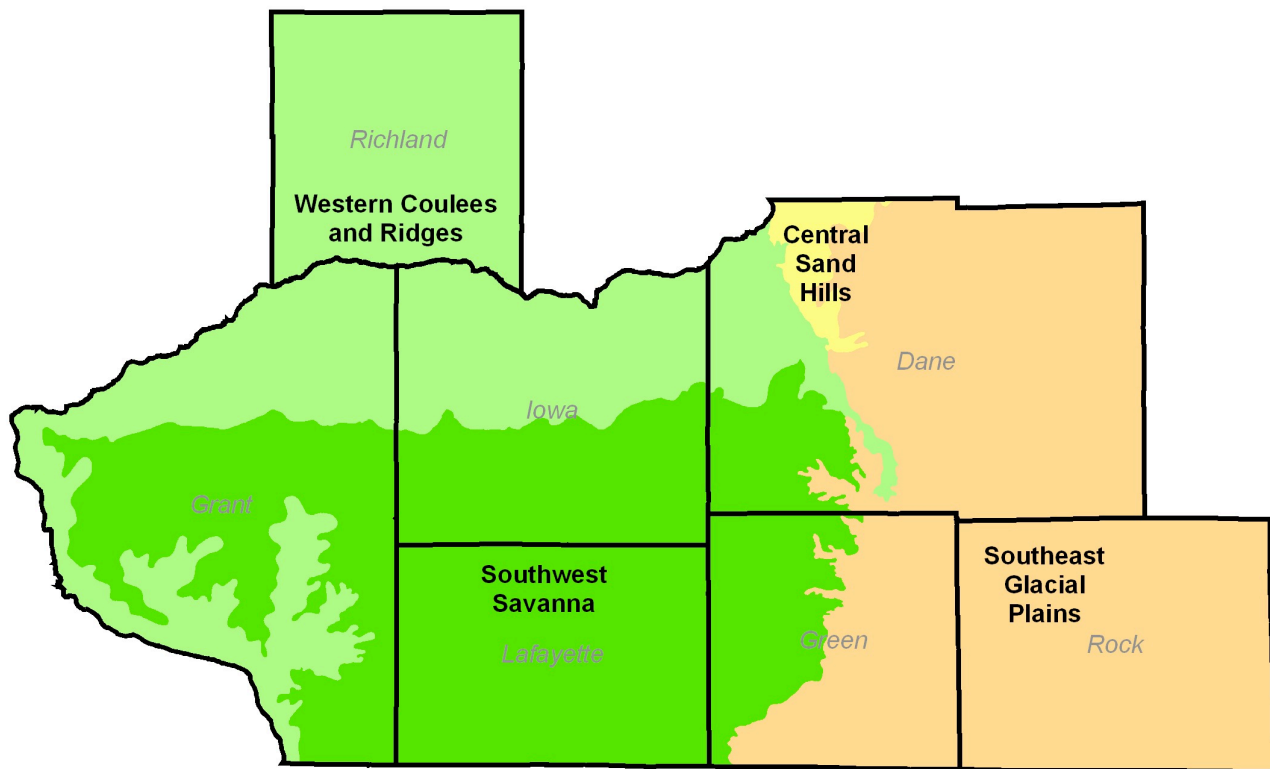

# MAP 3.2.4 ECOLOGICAL LANDSCAPES OF SOUTHWEST-SOUTH CENTRAL WISCONSIN

SOUTHWESTERN WISCONSIN  
 REGIONAL PLANNING COMMISSION  
 719 Pioneer Tower  
 1 University Plaza  
 Platteville, WI 53818

October 21, 2004

### Legend

- Municipality Boundary
- Central Sand Hills
- Southeast Glacial Plains
- Southwest Savanna
- Western Coulees and Ridges

1 inch equals 17.34 miles

This map is neither a legally recorded map nor a technical survey and is not intended to be one. SWWRPC is not responsible for any inaccuracies herein contained.